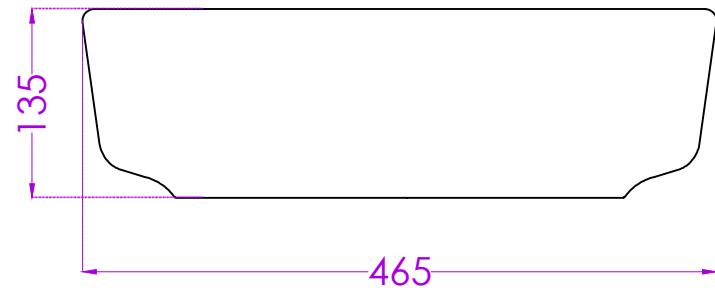

ELITE RECTA G4477PW0022

TABLE TOP BASIN

JOHNSON

PLAN

FRONT