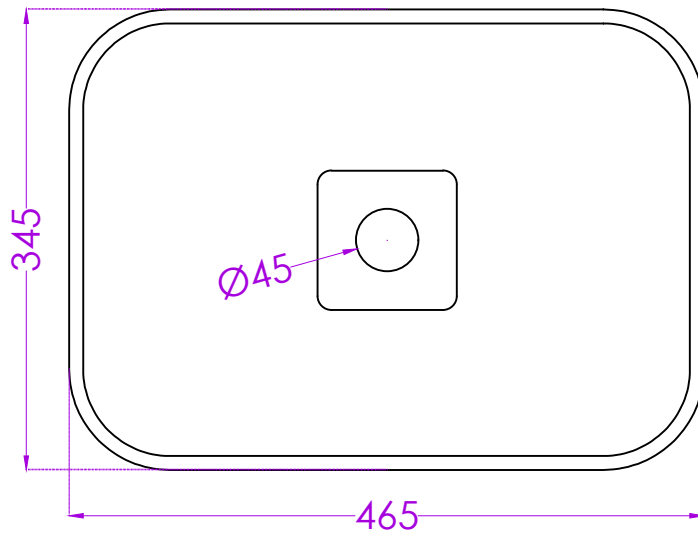

ELITE RECTA G4477PW0022

TABLE TOP BASIN

JOHNSON

PLAN

FRONT